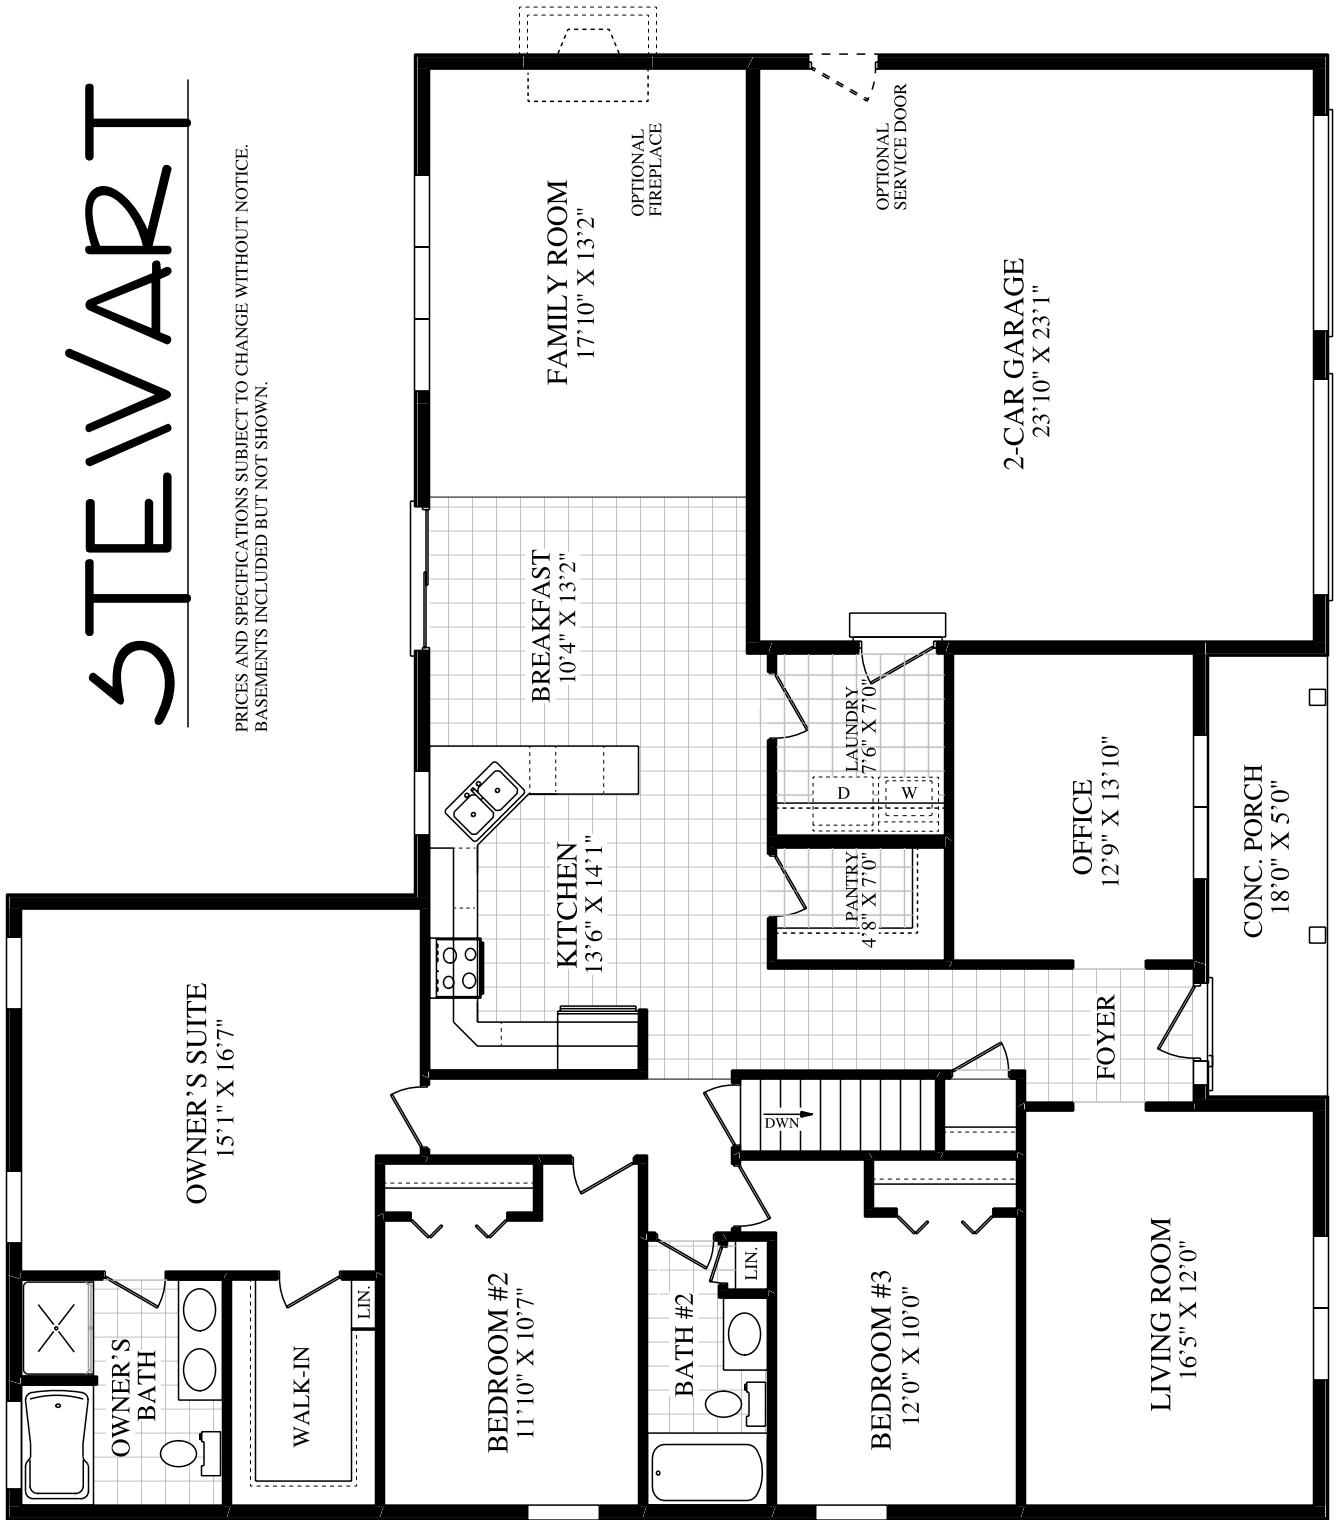

THE STEWART

ELEVATION A

ELEVATION B

19733 Leitersburg Pike • Hagerstown, MD 21742 • (301) 797-0000 • Fax (301) 797-7466

www.oliverhomes.com

STEWART

PRICES AND SPECIFICATIONS SUBJECT TO CHANGE WITHOUT NOTICE.
BASEMENTS INCLUDED BUT NOT SHOWN.