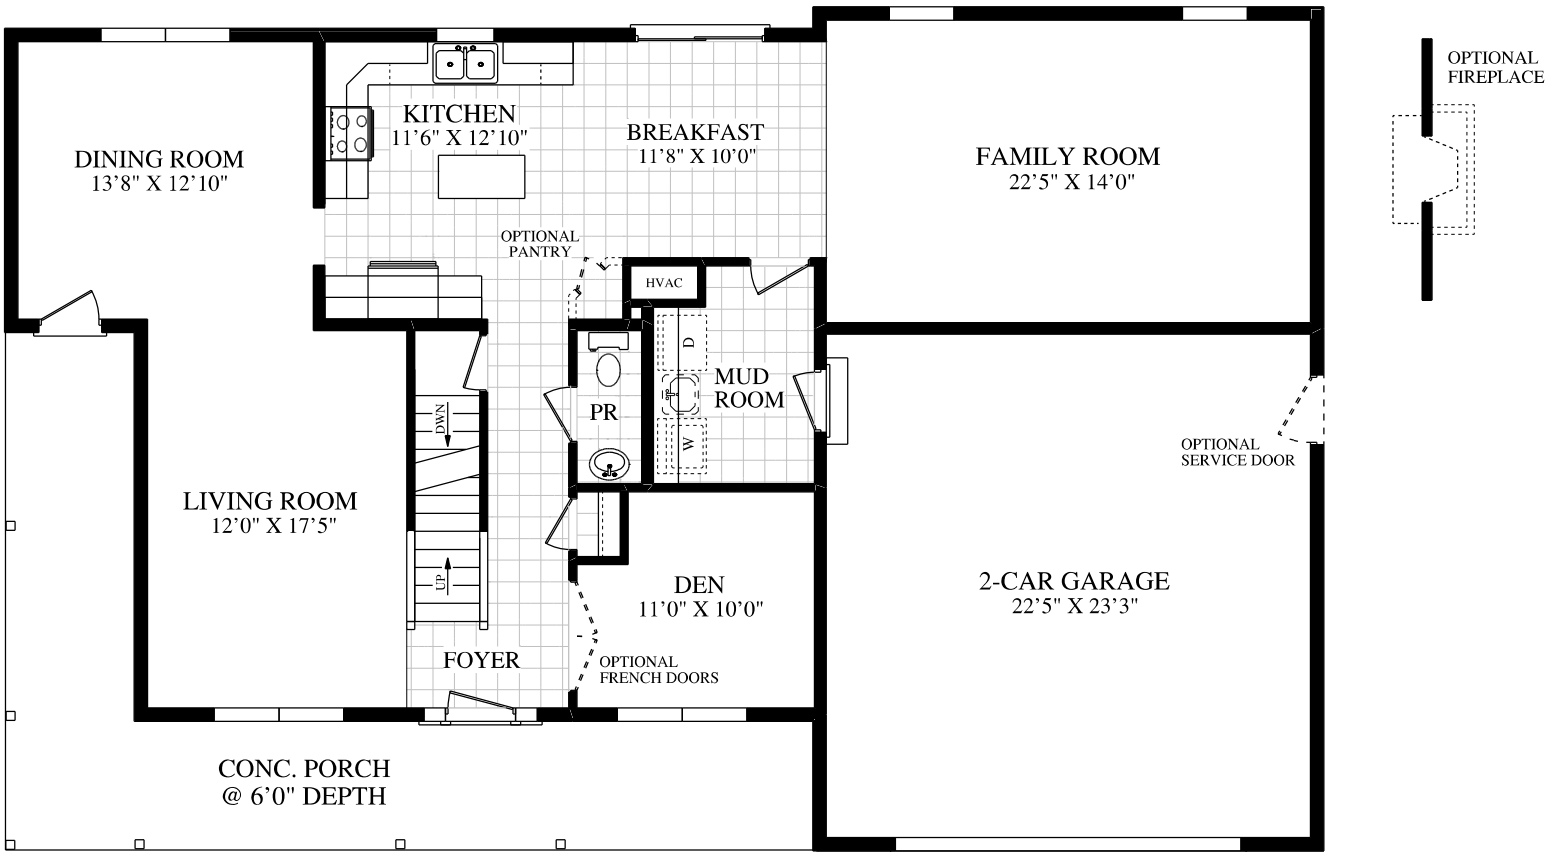

THE ROXBURY

ELEVATION A

Celebrating a Tradition in Building Excellence

ELEVATION B

19733 Leitersburg Pike • Hagerstown, MD 21742 • (301) 797-0000 • Fax (301) 797-7466

www.oliverhomes.com

MAIN FLOOR LEVEL

2ND FLOOR LEVEL