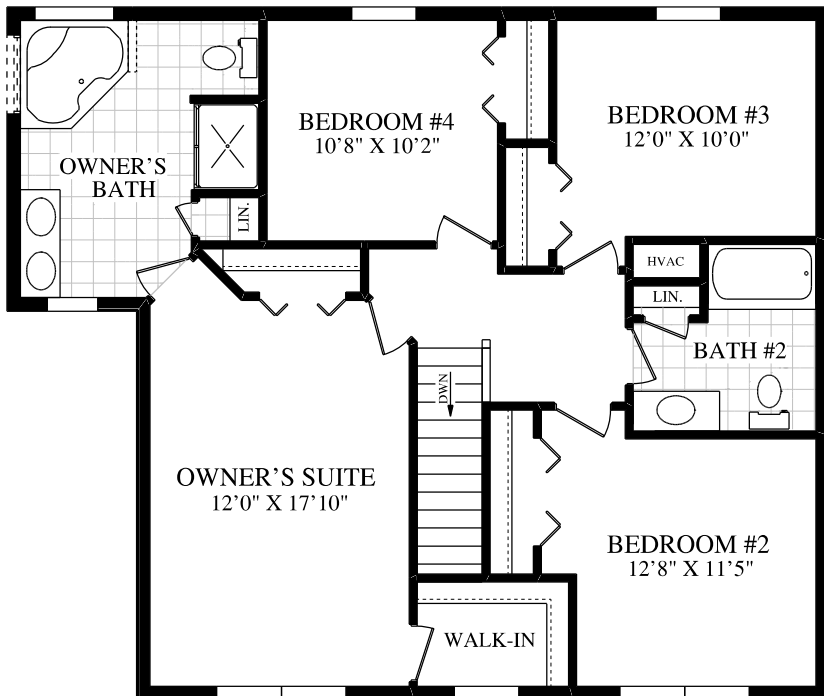

THE ROXBURY

ELEVATION A

Celebrating a Tradition in Building Excellence

ELEVATION B

19733 Leitersburg Pike • Hagerstown, MD 21742 • (301) 797-0000 • Fax (301) 797-7466

www.oliverhomes.com

MAIN FLOOR LEVEL

2ND FLOOR LEVEL