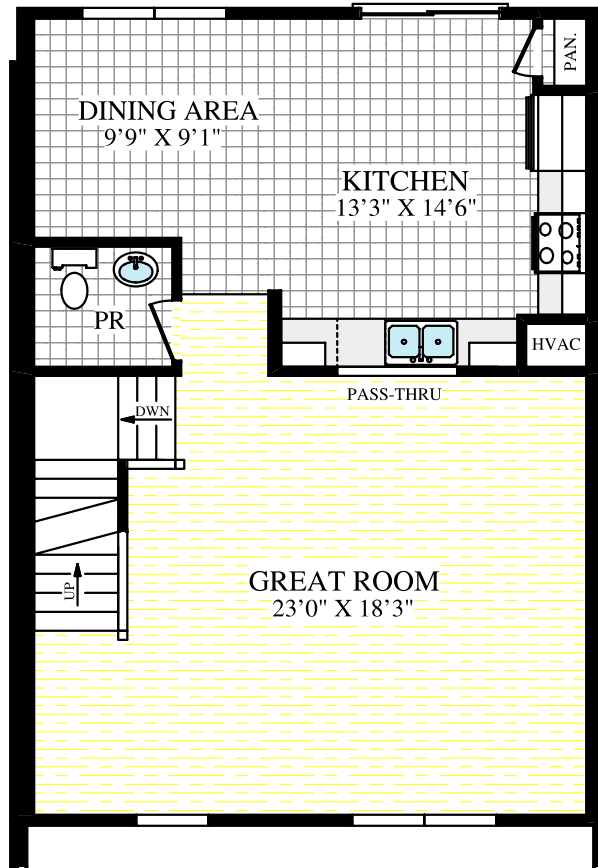

ENTRY LEVEL

MAIN FLOOR LEVEL  
9'0" CEILING HEIGHT

3RD FLOOR LEVEL

# THE WALLACE