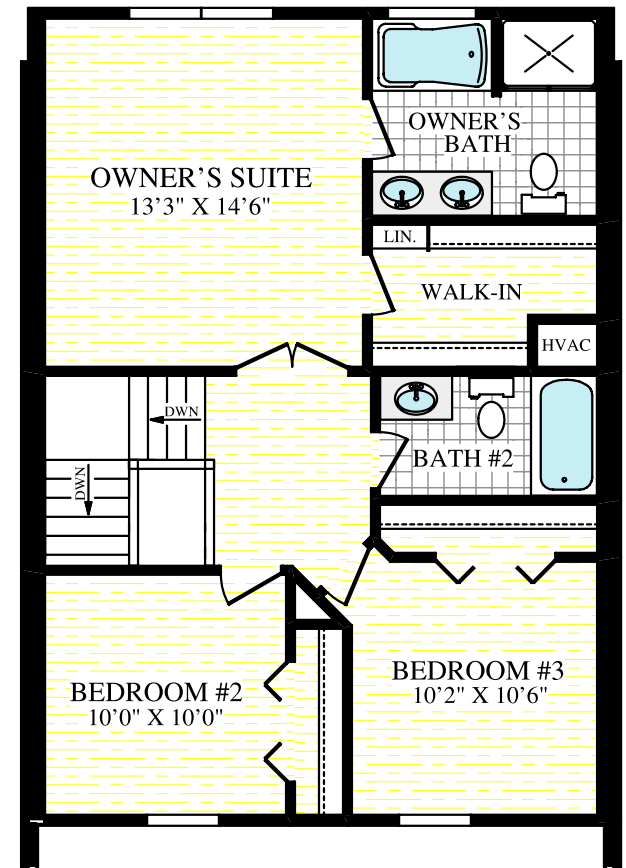

ENTRY LEVEL

MAIN FLOOR LEVEL  
9'0" CEILING HEIGHT

3RD FLOOR LEVEL

# THE WALLACE